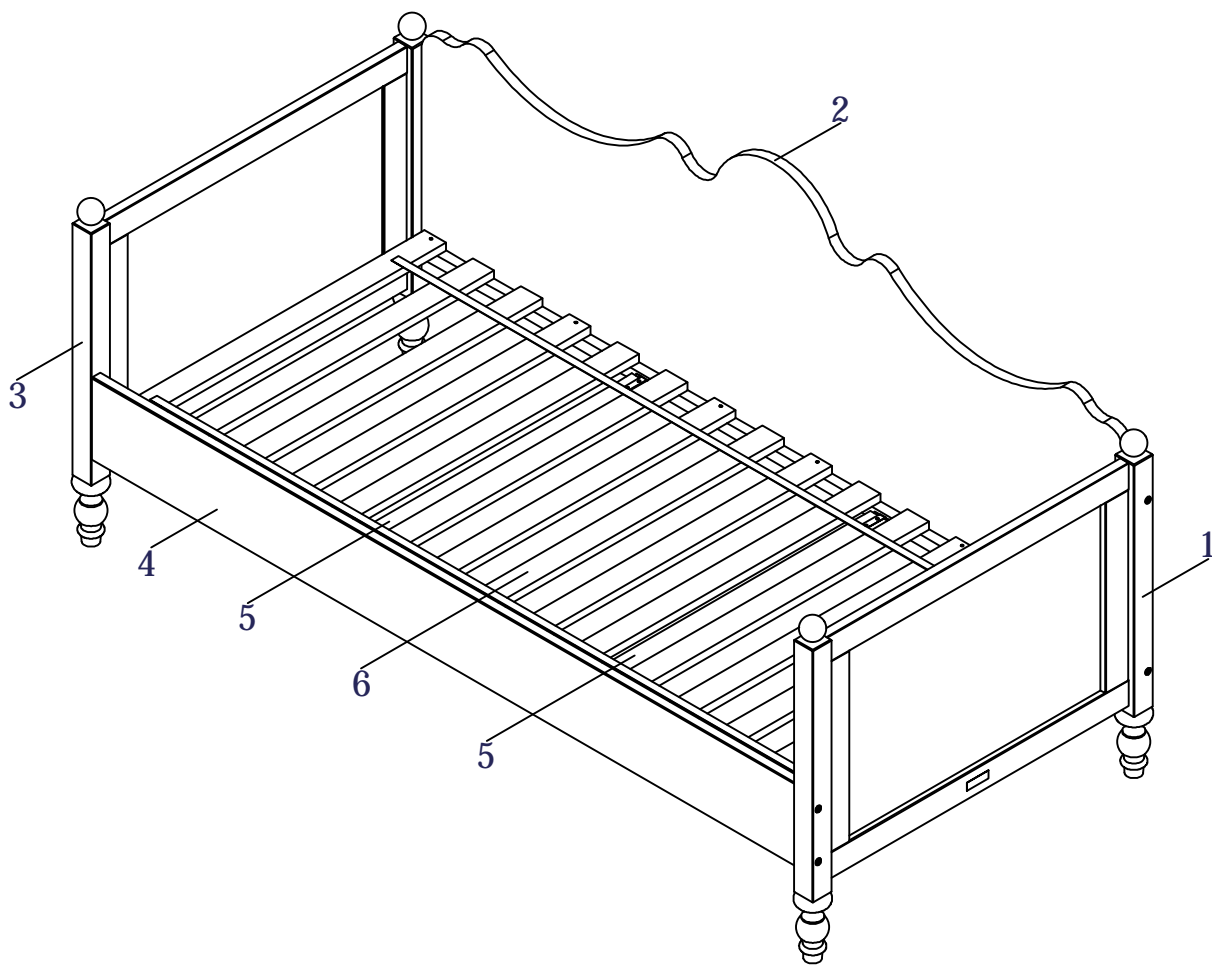

bopita®

ASSEMBLY INSTRUCTION
MONTAGE HANDLEIDING
MONTAGE ANLEITUNG
NOTICE DE MONTAGE
MANUAL DE MONTAJE

UK
NL
D
F
ESP

MODEL
TYPE
COLOUR
ART.CODE

: BELLE BENCH
: 90X200
: WHITE
: 4955.11.

Distributor:

BOPITA
Energieweg 1
6662 NS Elst
The Netherlands

www.bopita.com

31.01.2020.

A	B	C	D	E
				
M6X100 8X	M6 8X	8X	3,5X25 8X	4X
artcode:441028	artcode:442004	artcode:	artcode:431008	artcode:446107
F	G	H	I	
				
3,5X16 8X	4X	3,5X35 12X	1X	
artcode:431006	artcode:446108	artcode:431023	artcode:445001	