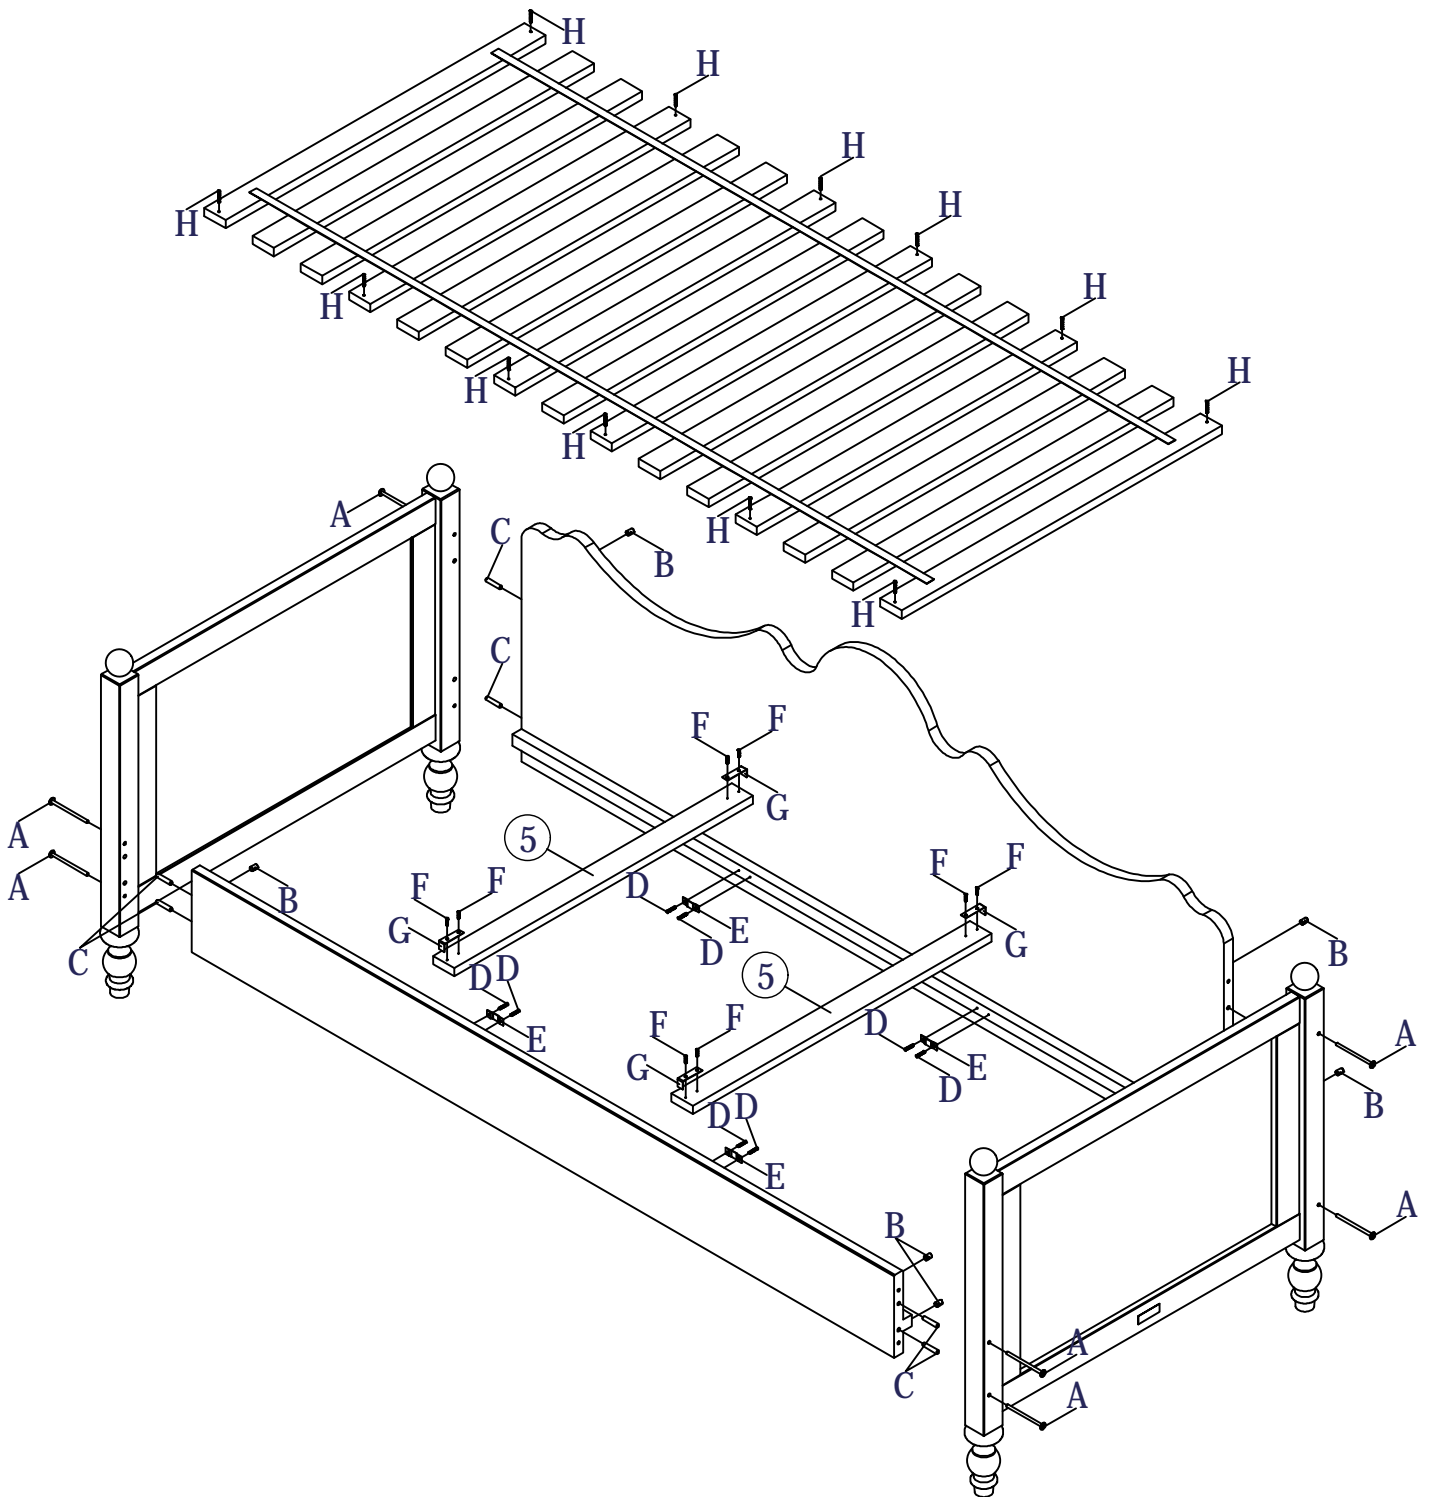

bopita®

ASSEMBLY INSTRUCTION
MONTAGE HANDLEIDING
MONTAGE ANLEITUNG
NOTICE DE MONTAGE
MANUAL DE MONTAJE

UK
NL
D
F
ESP

MODEL
TYPE
COLOUR
ART.CODE

: BELLE BENCH
: 90X200
: WHITE
: 4955.11.

Distributor:

BOPITA
Energieweg 1
6662 NS Elst
The Netherlands

www.bopita.com

31.01.2020.

A	B	C	D	E
				
M6X100 8X	M6 8X	8X	3,5X25 8X	4X
artcode:441028	artcode:442004	artcode:	artcode:431008	artcode:446107
F	G	H	I	
				
3,5X16 8X	4X	3,5X35 12X	1X	
artcode:431006	artcode:446108	artcode:431023	artcode:445001	